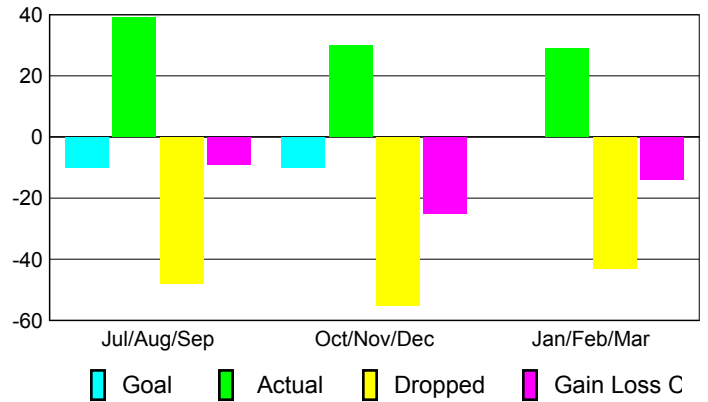

Membership Results 2008-2009

Goal, New, Dropped, Gain/Loss