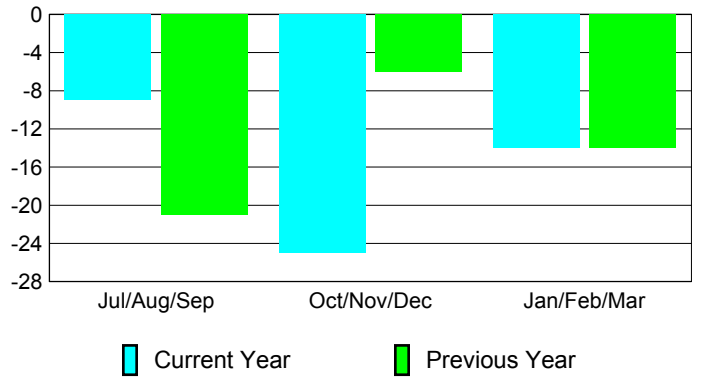

Membership Results 2008-2009

Membership 2007-2008

Month	Net Memb Goal	Actual New Memb	Actual Dropped Memb	Gain/Loss of Memb	Gain/Loss of Memb
Jul/Aug/Sep	-10	39	-48	-9	-21
Oct/Nov/Dec	-10	30	-55	-25	-6
Jan/Feb/Mar	0	29	-43	-14	-14
Totals	-20	98	-146	-48	-41

Membership Results 2008-2009

Goal, New, Dropped, Gain/Loss

Comparison of Membership Gain/Loss

Current Year Compared to the Previous Year

Gender Comparison 2008-2009