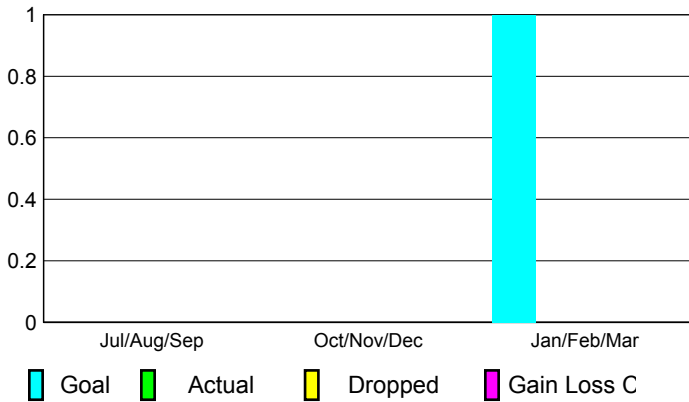

2008-2009 GMT Quarterly Report for District (or Undistricted) **District 17 L**

GMT: **Kenneth C Schwols**

Location: **KANSAS**

GMT CA: **1 & 2**

CLUBS

Club Results 2008-2009

Clubs 2007-2008

Month	New Club Goal	Actual New Clubs	Actual Dropped Clubs	Gain/Loss of Clubs	Gain/Loss of Clubs
Jul/Aug/Sep	0	0	0	0	0
Oct/Nov/Dec	0	0	0	0	0
Jan/Feb/Mar	1	0	0	0	0
Totals	1	0	0	0	0

Club Results 2008-2009

Goal, New, Dropped, Gain/Loss

Comparison of Club Gain/Loss

Current Year Compared to the Previous Year

YTD Status Quo Clubs 2008-2009

Status Quo Clubs Compared to Status Quo Members

MEMBERSHIP